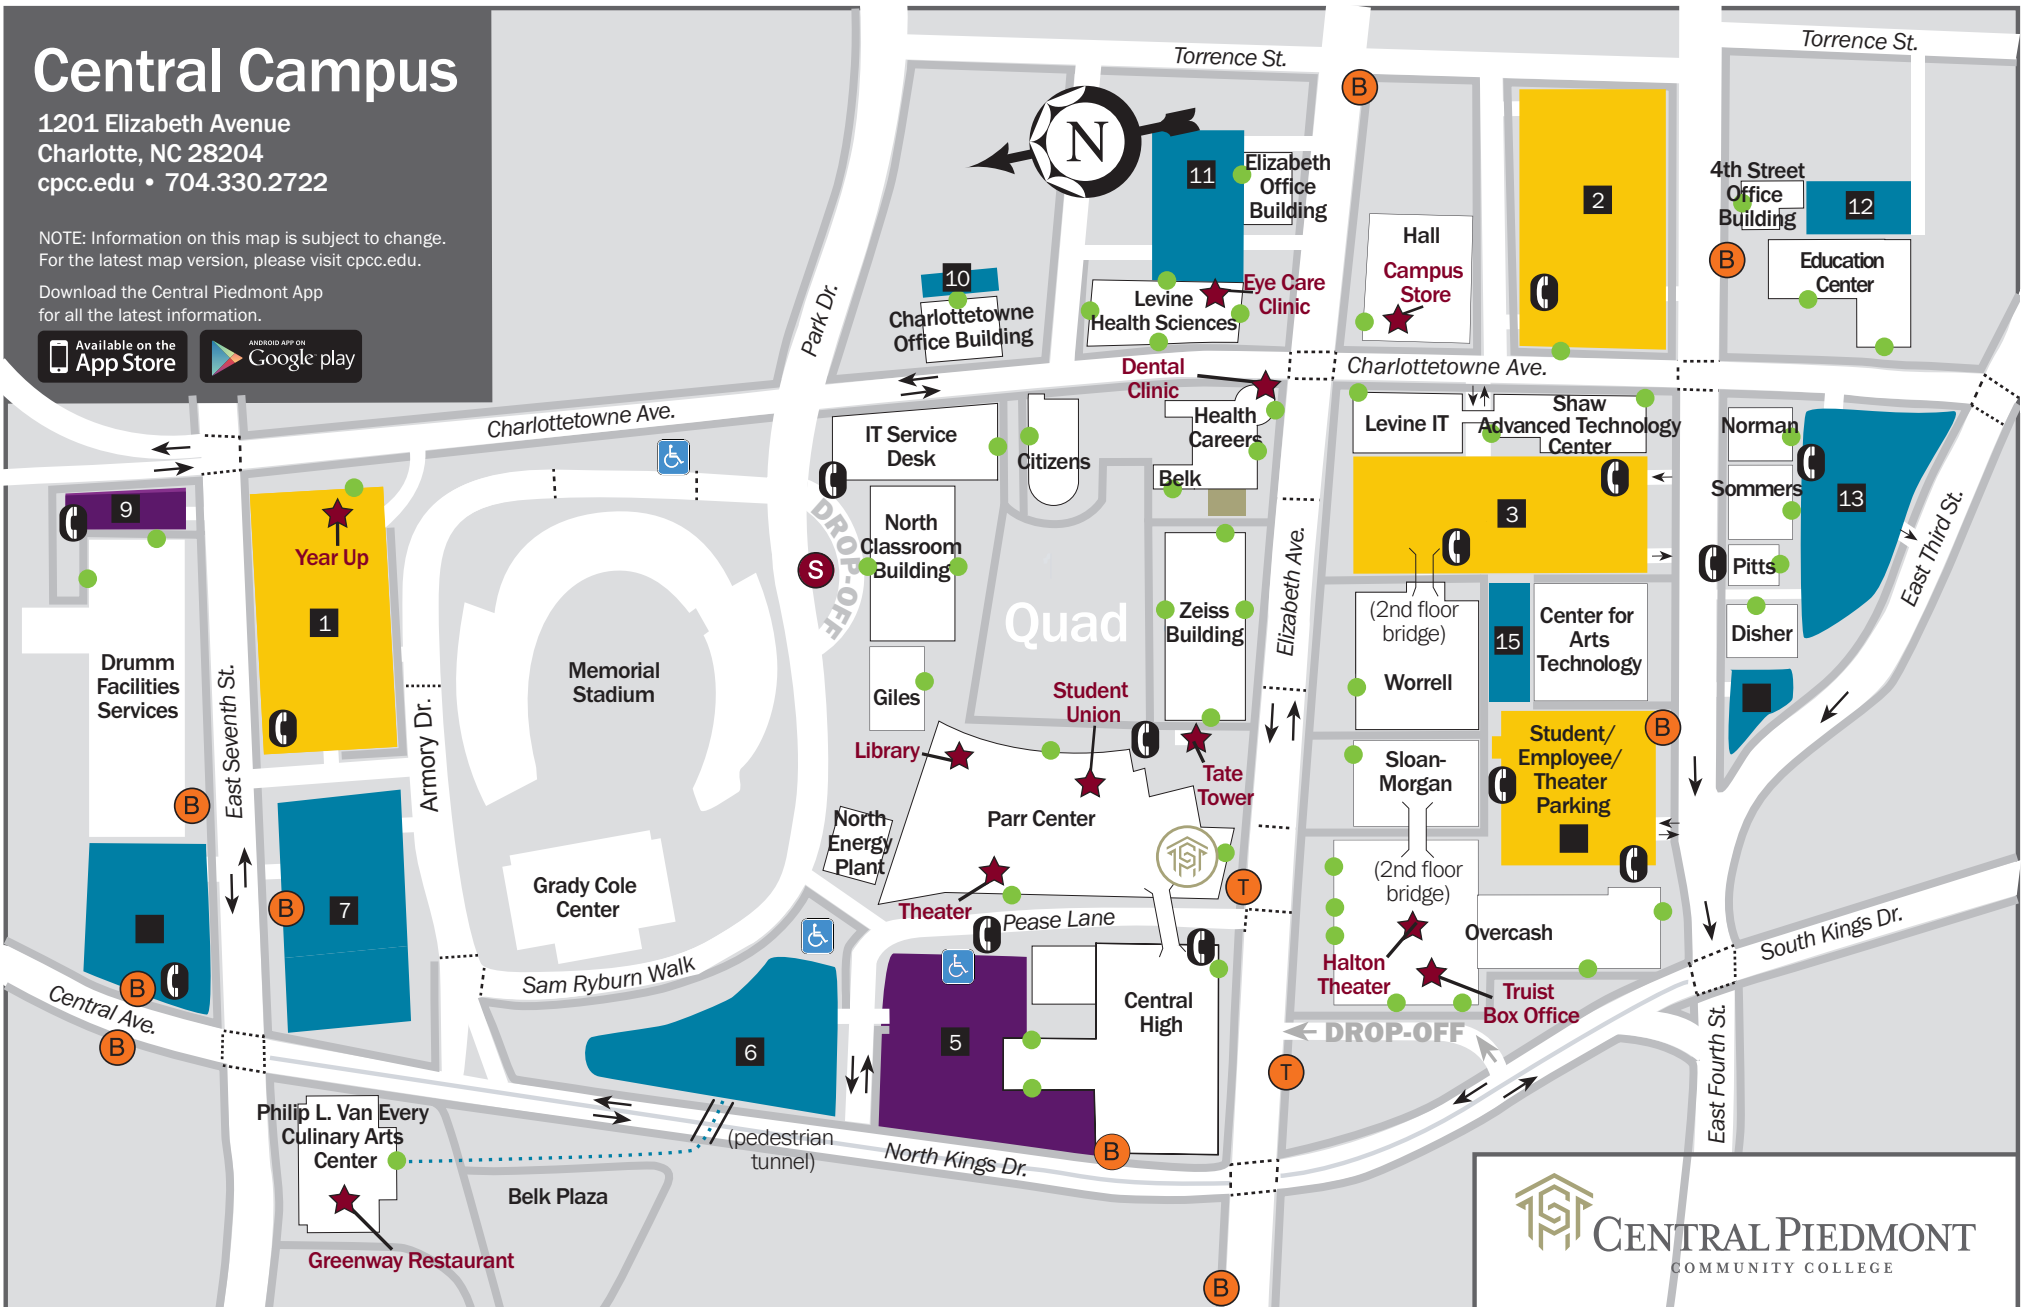

# Central Campus

1201 Elizabeth Avenue  
Charlotte, NC 28204  
cpcc.edu • 704.330.2722

NOTE: Information on this map is subject to change.  
For the latest map version, please visit cpcc.edu.

Download the Central Piedmont App  
for all the latest information.

## LEGEND

**(B)** Bus Stop

**(T)** Streetcar Stop

**(S)** Special Transportation Services Stop

**(☎)** Security Emergency Phone

**(C)** Student Welcome Center

**(●)** Accessible Building Entrance

**(★)** Points of Interest

**(■)** Public Assembly

**(■)** Parking Deck (1, 2, 3, 4)

**(■)** Surface Parking Lot (6, 7, 8, 10, 11, 12, 13, 14, 15)

**(■)** Visitor Parking (5, 9)

**(■)** Campus Sidewalks

**(♿)** Additional Accessible Parking  
All parking areas include accessible parking.

**(⋯)** Pedestrian Path

**(- - -)** Cross Walk