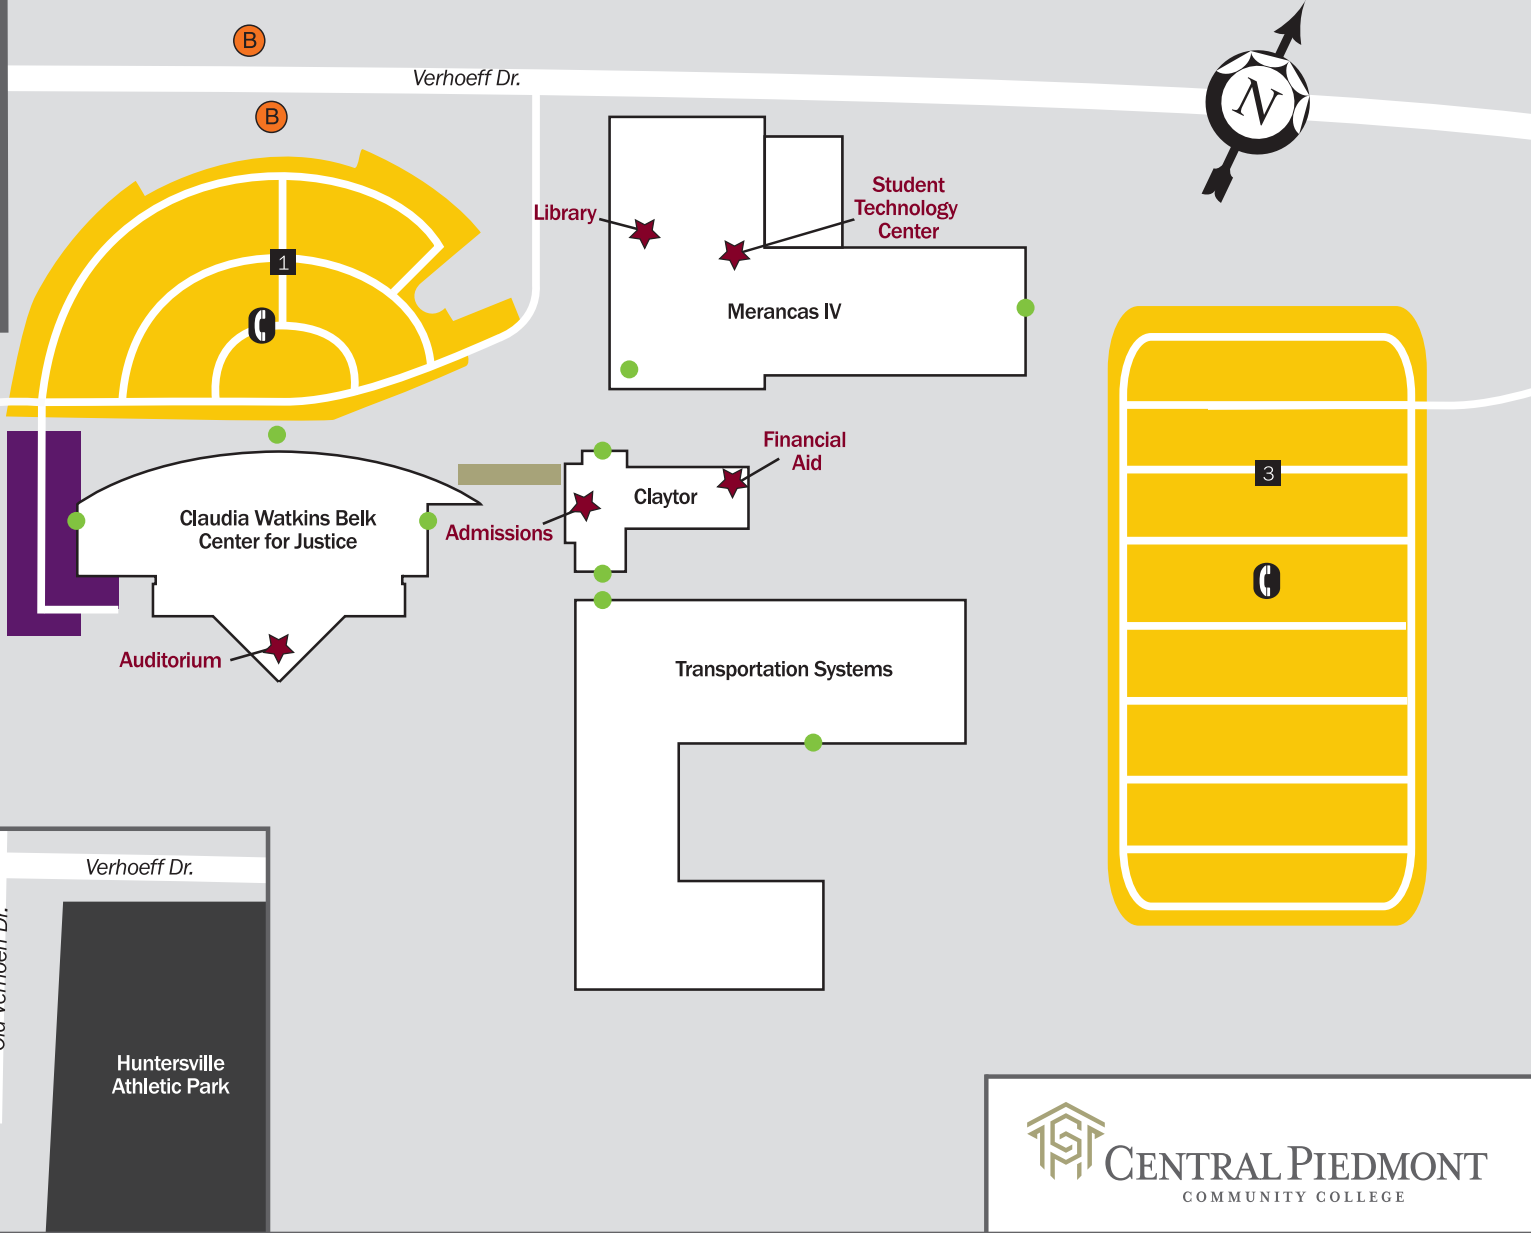

Merancas Campus

11930 Verhoeff Drive
 Huntersville, NC 28078
 cpcc.edu • 704.330.4100

NOTE: Information on this map is subject to change.
 For the latest map version, please visit cpcc.edu.

Download the Central Piedmont App for all the latest info.

LEGEND

Security Emergency Phone

Accessible Building Entrance

Points of Interest

Public Assembly

Parking (1, 3, and 4)

Construction

Basic Law Enforcement Training parking
 Parking lots are open only during business hours

All parking areas include accessible parking.