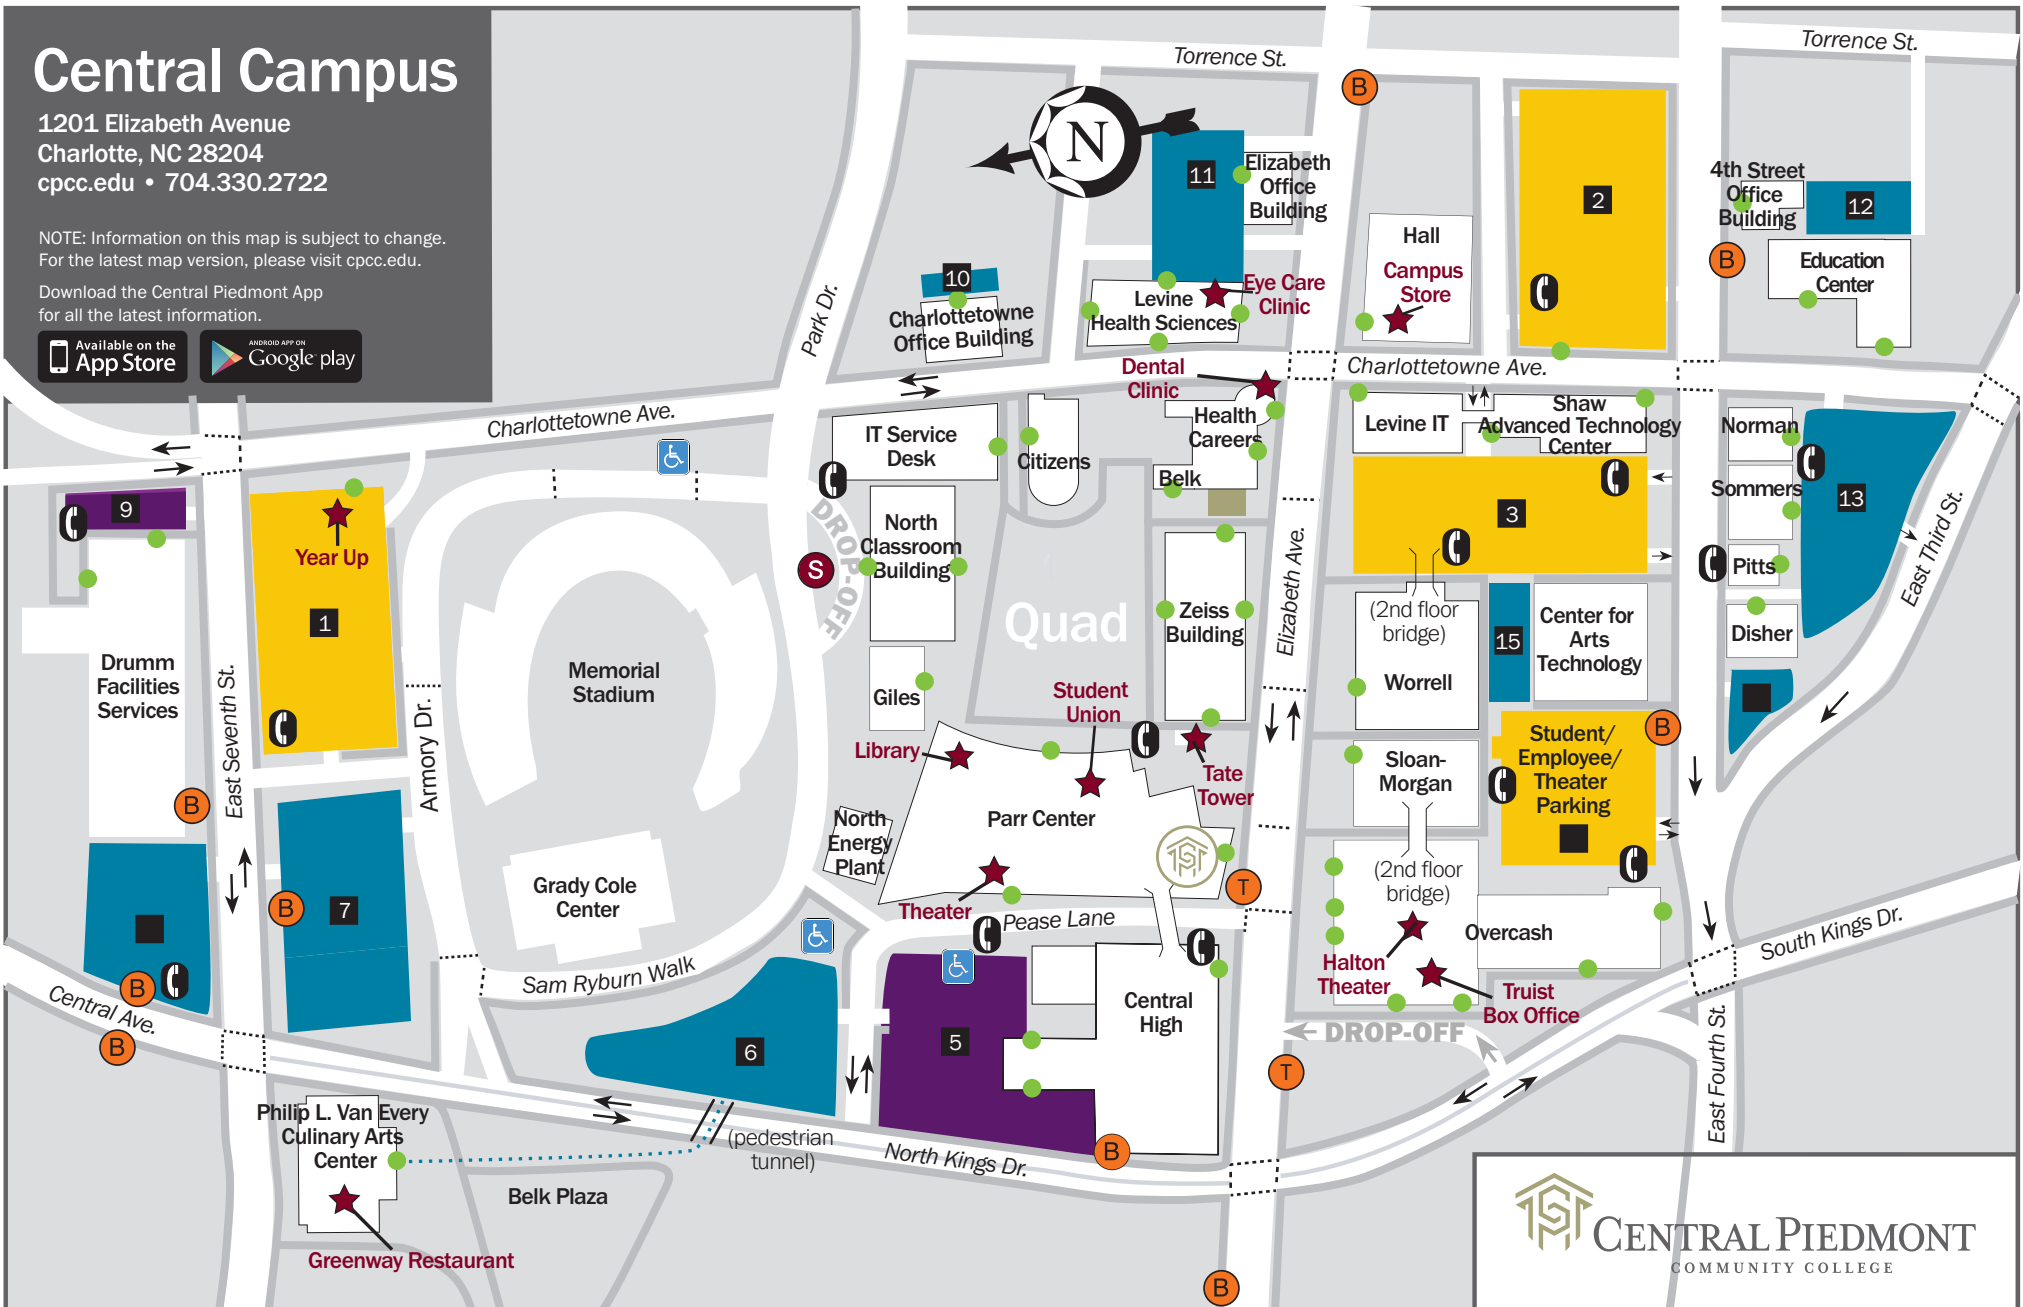

# Central Campus

1201 Elizabeth Avenue  
Charlotte, NC 28204  
cpcc.edu • 704.330.2722

NOTE: Information on this map is subject to change.  
For the latest map version, please visit cpcc.edu.

Download the Central Piedmont App  
for all the latest information.

## LEGEND

Bus Stop

Streetcar Stop

Special Transportation Services Stop

Security Emergency Phone

Student Welcome Center

Accessible Building Entrance

Points of Interest

Public Assembly

Parking Deck (1, 2, 3, 4)

Surface Parking Lot (6, 7, 8, 10, 11, 12, 13, 14, 15)

Visitor Parking (5, 9)

Campus Sidewalks

Additional Accessible Parking  
All parking areas include accessible parking.

Pedestrian Path

Cross Walk