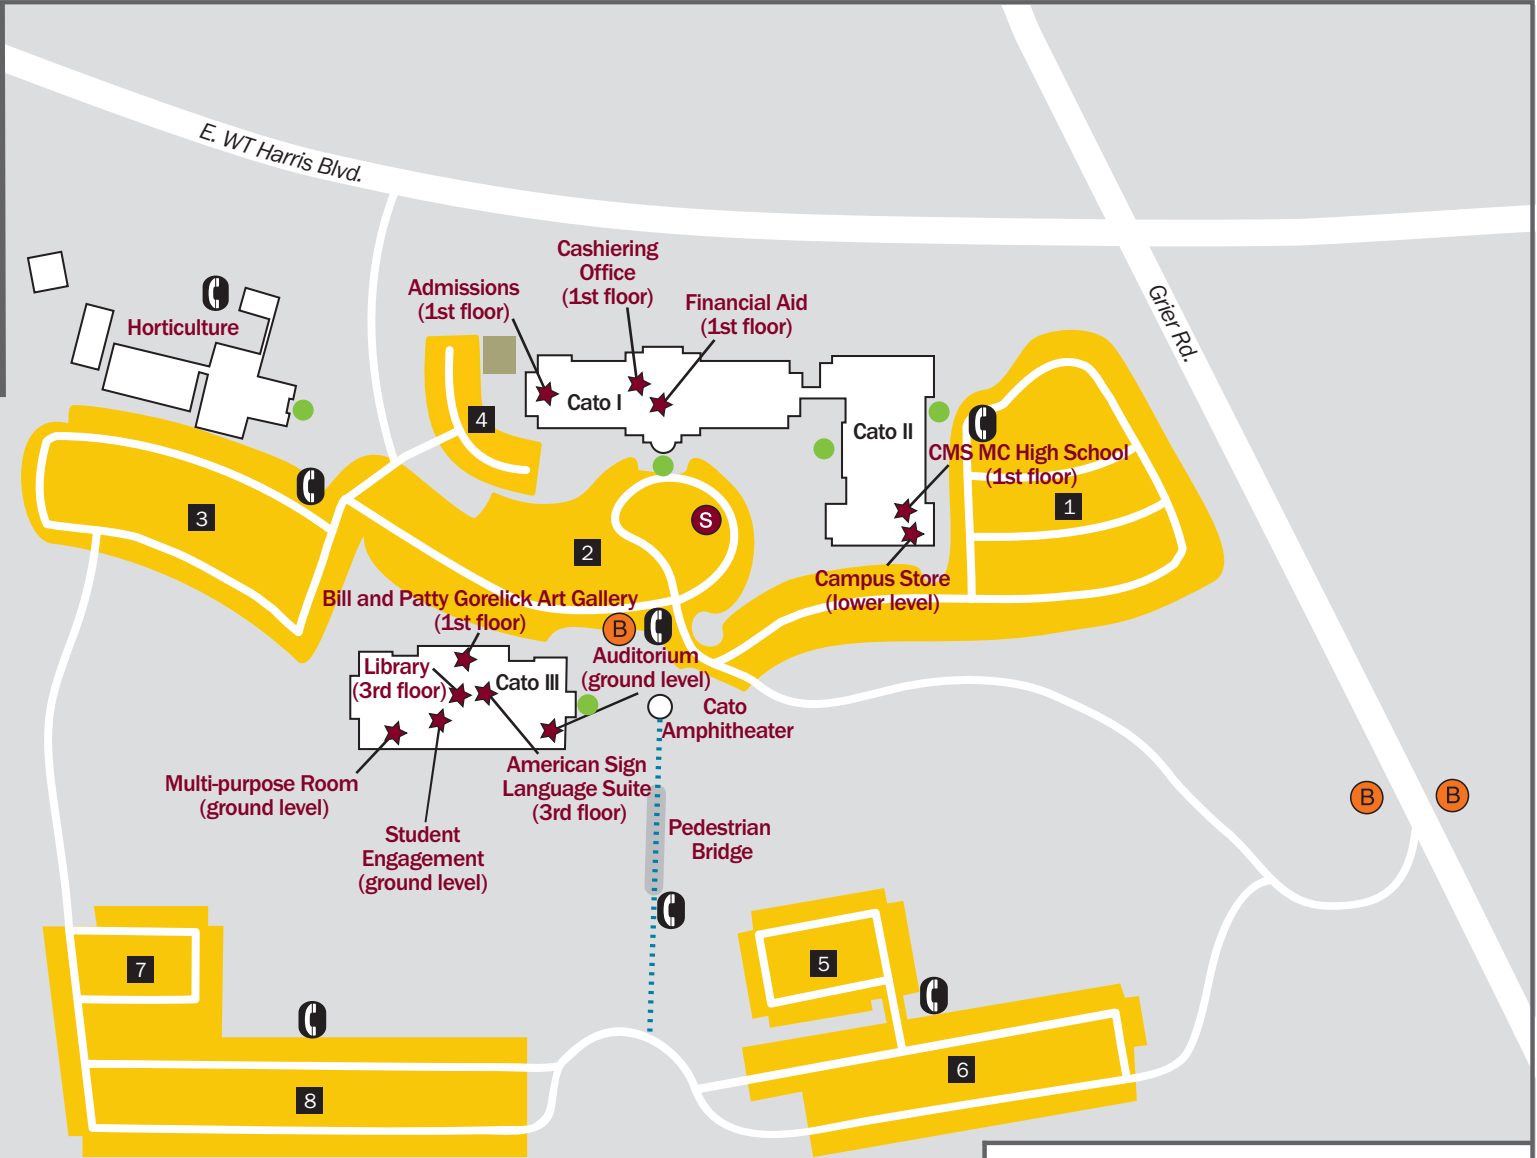

Cato Campus

8120 Grier Road
 Charlotte, NC 28215
 cpcc.edu • 704.330.4800

NOTE: Information on this map is subject to change.
 For the latest map version, please visit cpcc.edu.

Download the Central Piedmont App for all the latest info.

LEGEND

- Bus Stop
- Special Transportation Services Stop
- Security Emergency Phone
- Accessible Building Entrance
- Points of Interest
- Public Assembly
- Parking (1, 2, 3, 4, 5, 6, 7, and 8)
- All parking areas include accessible parking.
- Pedestrian Path