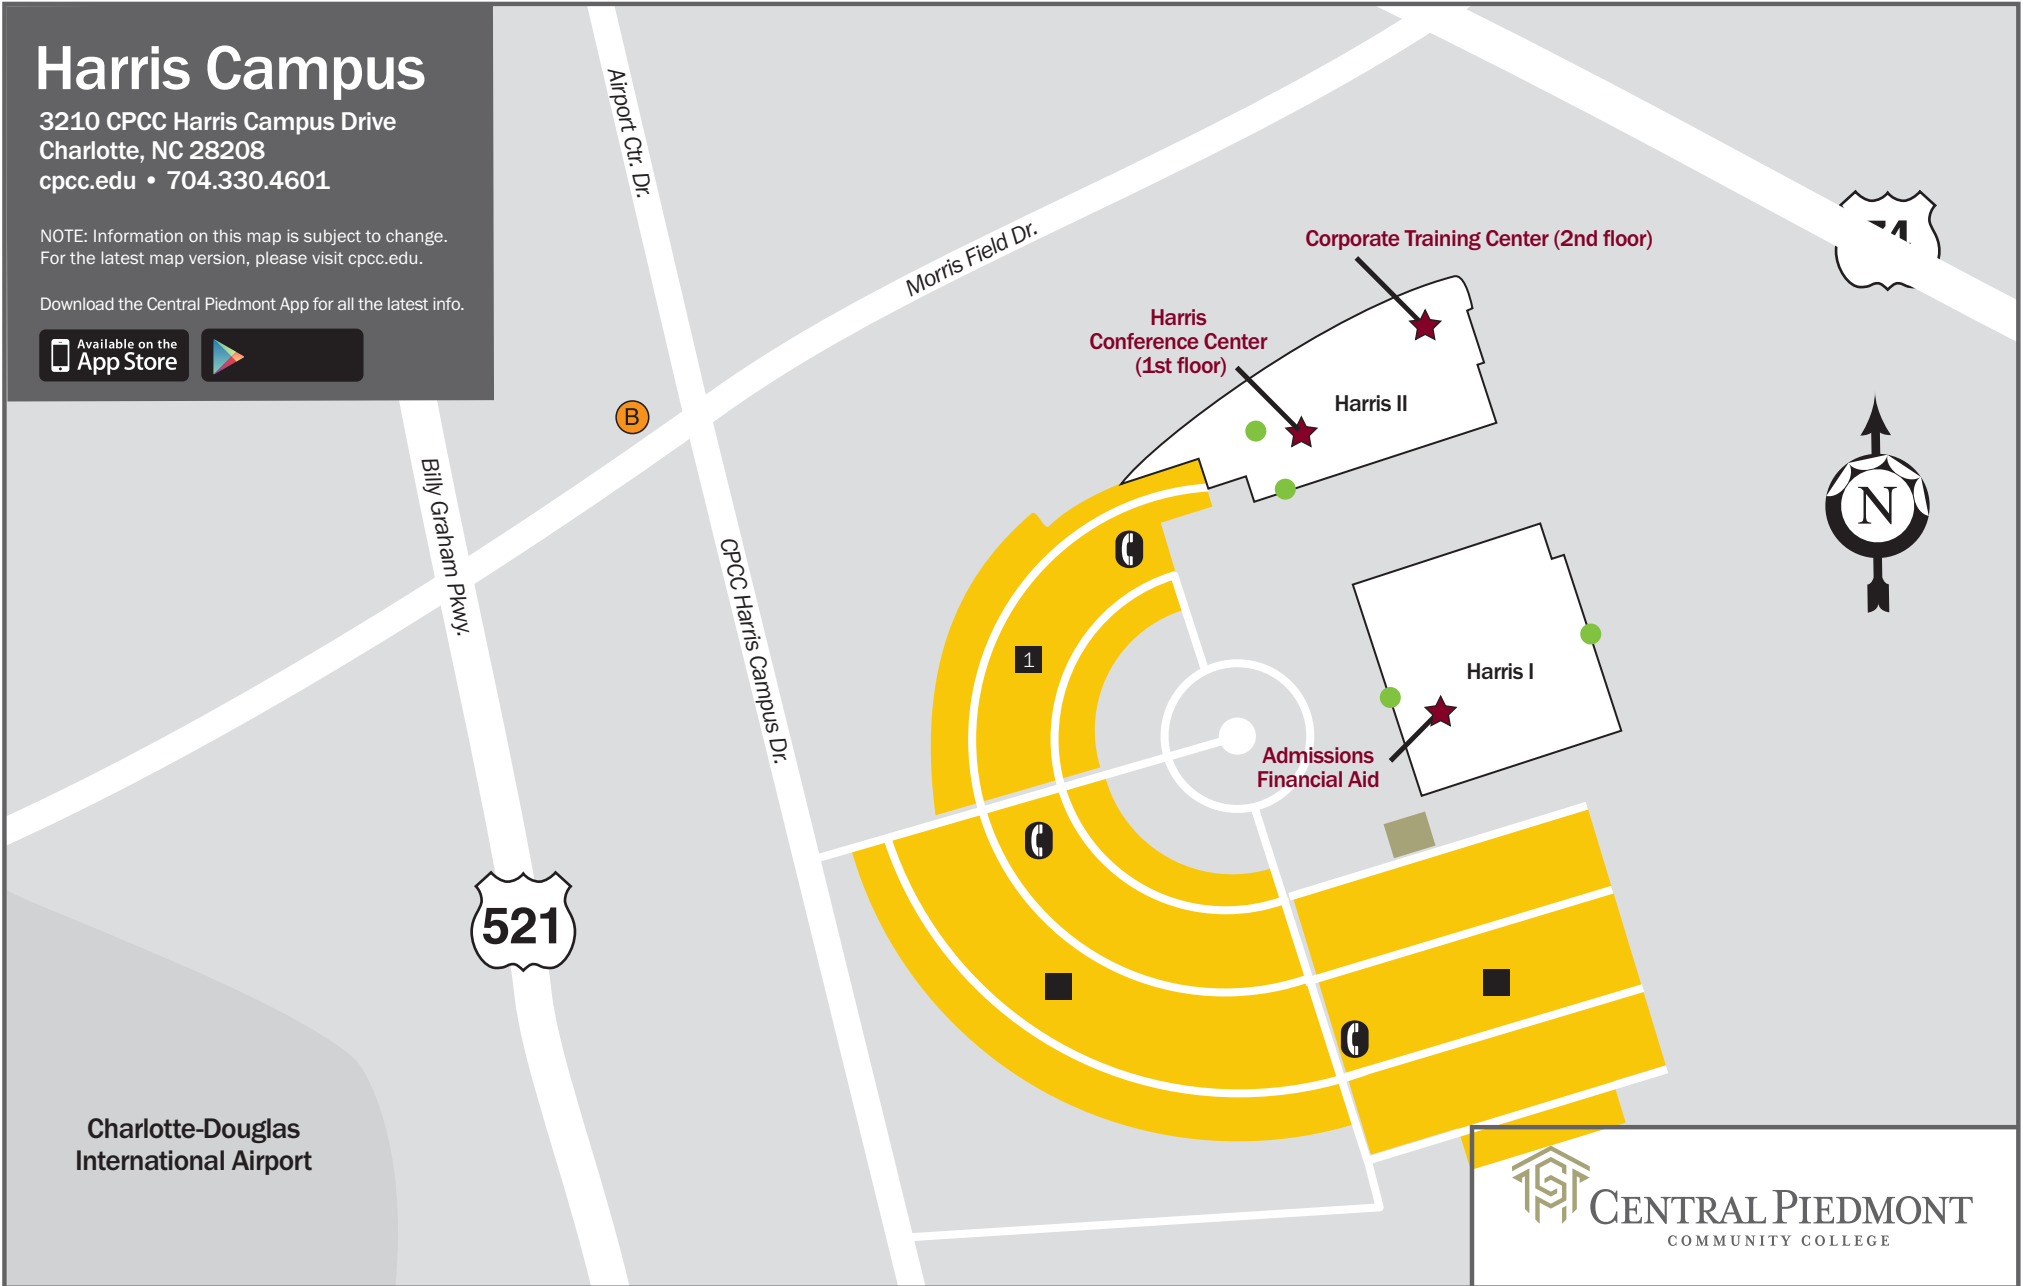

Harris Campus

3210 CPCC Harris Campus Drive
Charlotte, NC 28208
cpcc.edu • 704.330.4601

NOTE: Information on this map is subject to change.
For the latest map version, please visit cpcc.edu.

Download the Central Piedmont App for all the latest info.

Available on the
App Store

LEGEND

- Bus Stop
- Security Emergency Phone

- Accessible Building Entrance
- Points of Interest

- Public Assembly
- Parking (1, 2, and 3)

Parking garage in Lot 1
Parking lots are open only during business hours

All parking areas include accessible parking.