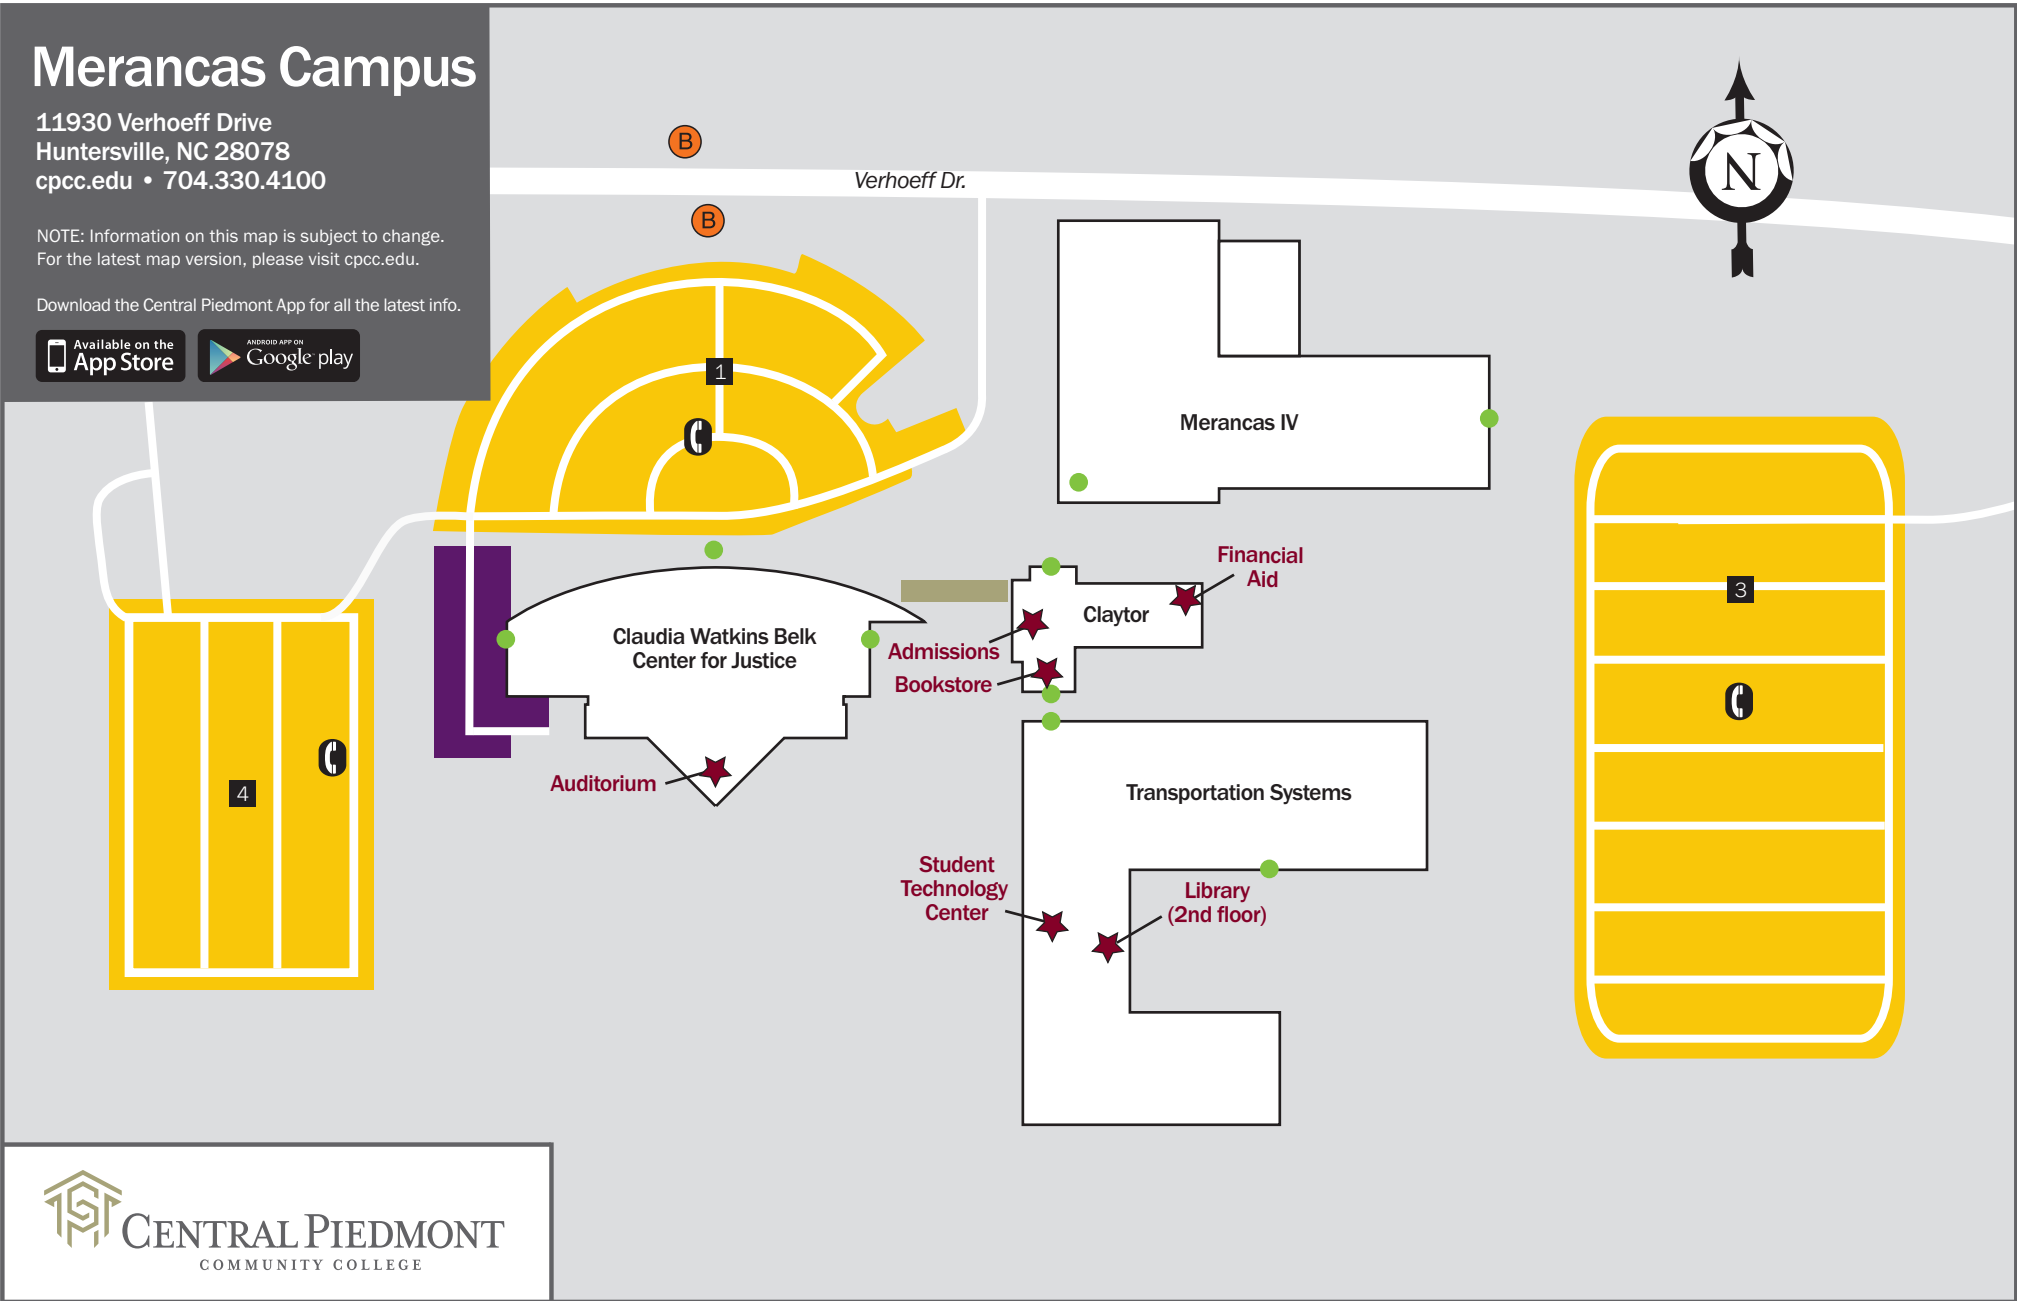

Merancas Campus

11930 Verhoeff Drive
 Huntersville, NC 28078
 cpcc.edu • 704.330.4100

NOTE: Information on this map is subject to change.
 For the latest map version, please visit cpcc.edu.

Download the Central Piedmont App for all the latest info.

LEGEND

Security Emergency Phone

Accessible Building Entrance

Points of Interest

Public Assembly

Parking (1, 3, and 4)

Construction

Basic Law Enforcement Training parking
 Parking lots are open only during business hours

All parking areas include accessible parking.