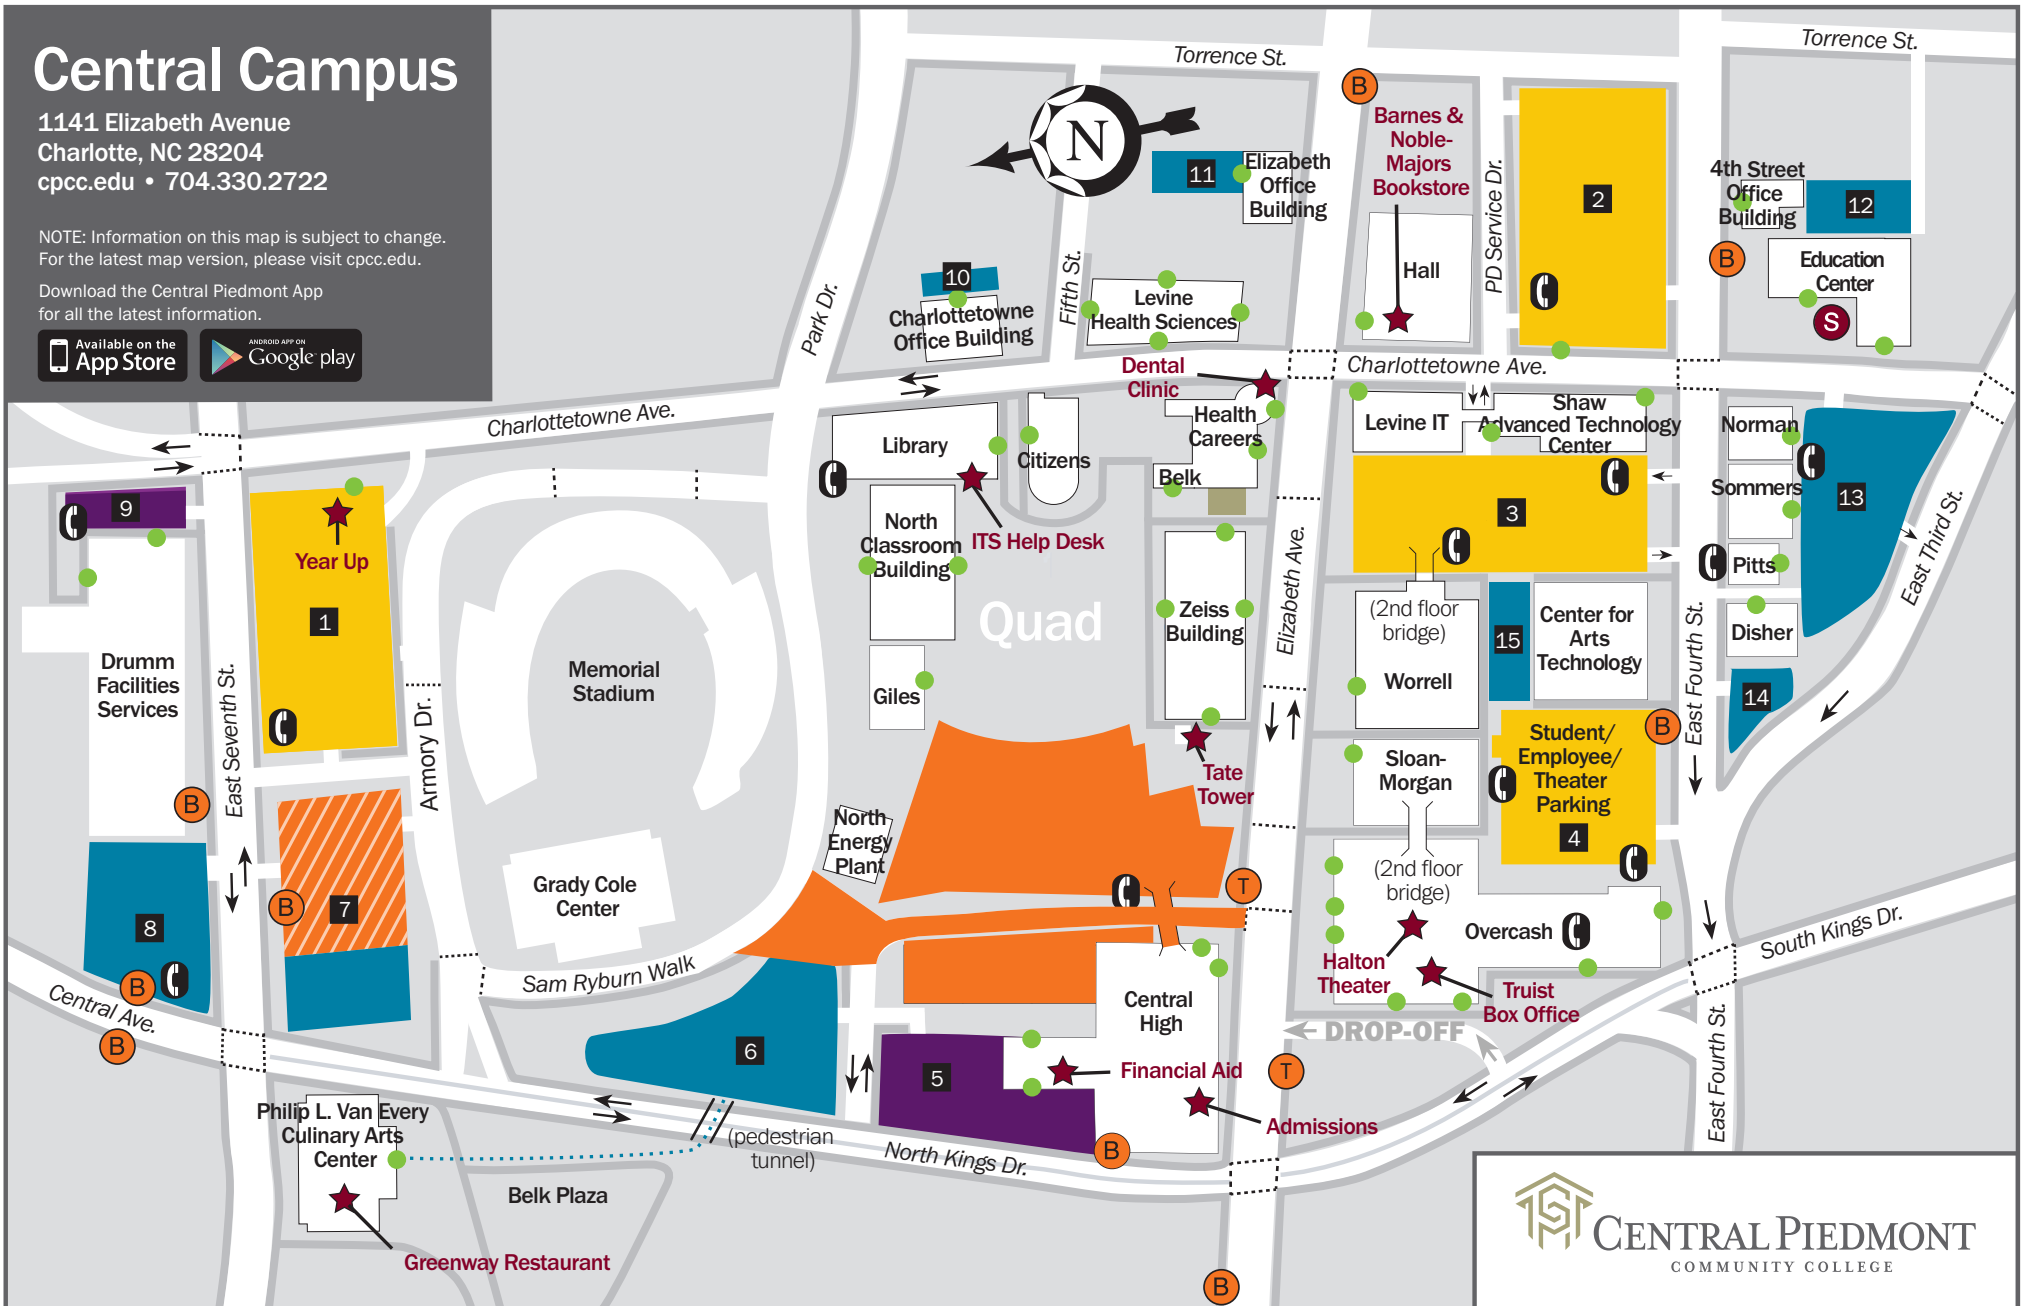

Central Campus

1141 Elizabeth Avenue
Charlotte, NC 28204
cpcc.edu • 704.330.2722

NOTE: Information on this map is subject to change.
For the latest map version, please visit cpcc.edu.

Download the Central Piedmont App
for all the latest information.

LEGEND

- Bus Stop
- Streetcar Stop
- Special Transportation Services Stop
- Security Emergency Phone
- Accessible Building Entrance
- Points of Interest
- Construction/Maintenance
- Public Assembly
- Parking Deck (1, 2, 3, 4)
- Surface Parking Lot (6, 7, 8, 10, 11, 12, 13, 14, 15)
- Visitor Parking (5, 9)
- Campus Sidewalks
- Additional Accessible Parking
All parking areas include accessible parking.
- Pedestrian Path
- Cross Walk