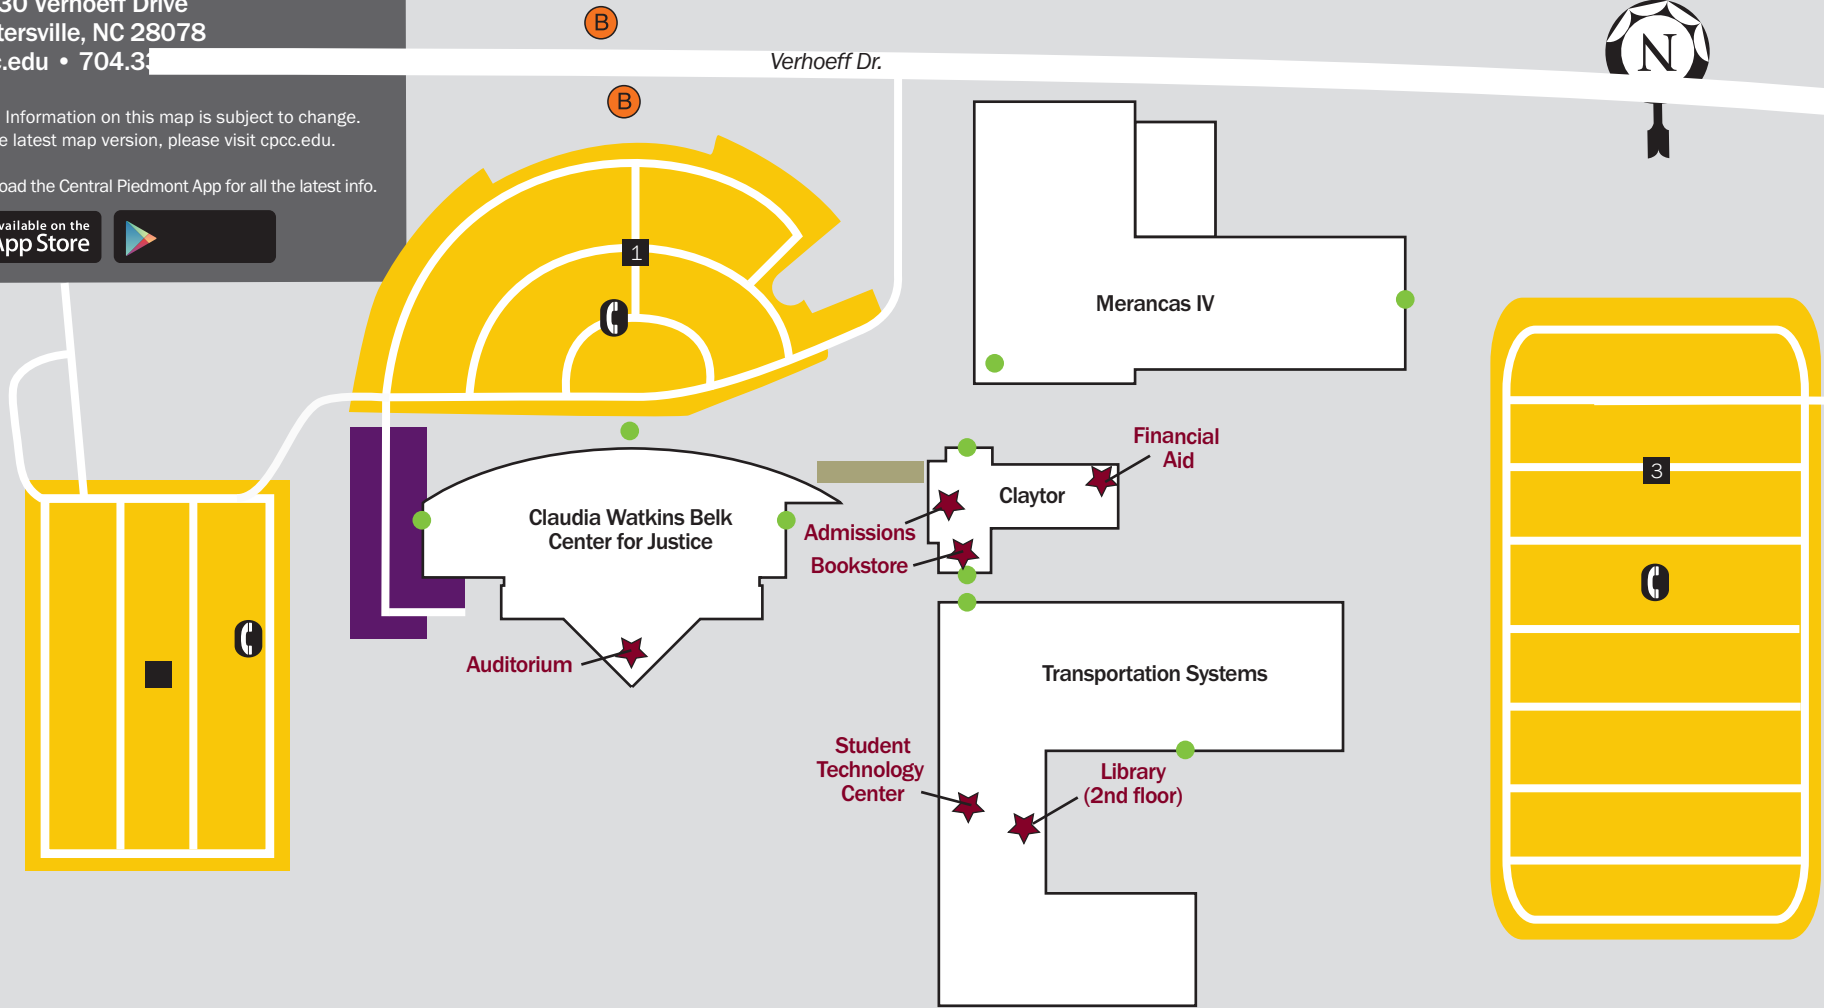

Merancas Campus

11930 Verhoeff Drive
 Huntersville, NC 28078
 cpcc.edu • 704.311.1000

NOTE: Information on this map is subject to change.
 For the latest map version, please visit cpcc.edu.

Download the Central Piedmont App for all the latest info.

LEGEND

Security Emergency Phone

Accessible Building Entrance

Points of Interest

Public Assembly

Parking (1, 3, and 4)

Construction

Basic Law Enforcement Training parking
 Parking lots are open only during business hours

All parking areas include accessible parking.