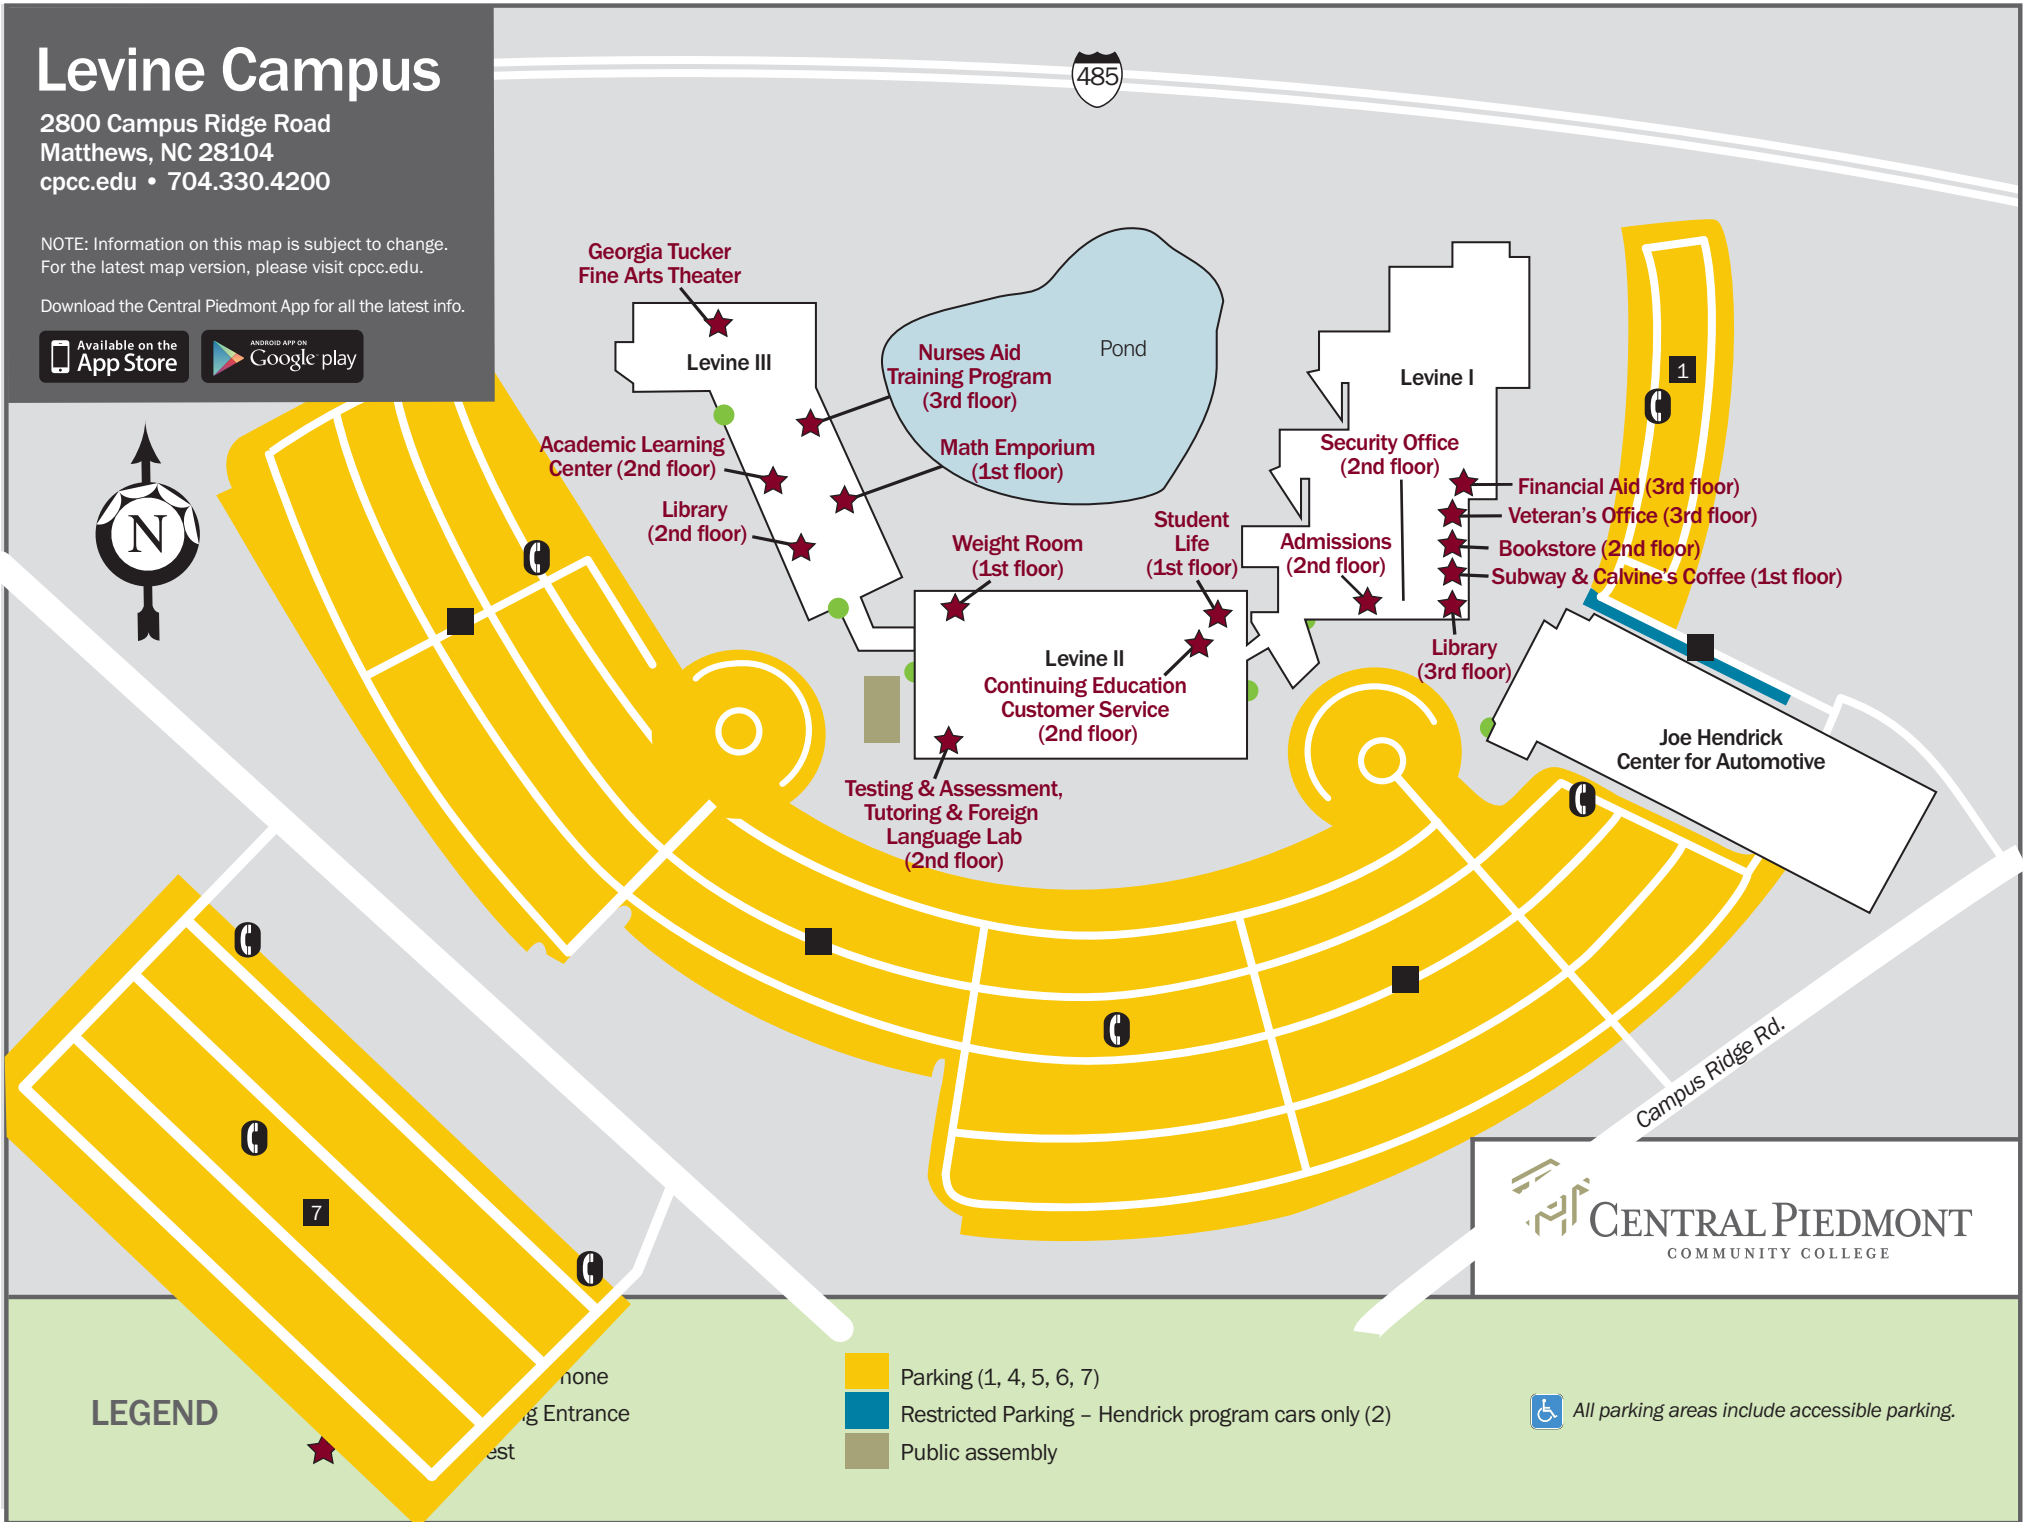

485

Georgia Tucker  
 Fine Arts Theater

Levine III

Nurses Aid  
 Training Program  
 (3rd floor)

Pond

Math Emporium  
 (1st floor)

Academic Learning  
 Center (2nd floor)

Library  
 (2nd floor)

Weight Room  
 (1st floor)

Student Life  
 (1st floor)

Security Office  
 (2nd floor)

Levine I

Financial Aid (3rd floor)  
 Veteran's Office (3rd floor)  
 Bookstore (2nd floor)  
 Subway & Calvin's Coffee (1st floor)

Admissions  
 (2nd floor)

Levine II  
 Continuing Education  
 Customer Service  
 (2nd floor)

Library  
 (3rd floor)

Testing & Assessment,  
 Tutoring & Foreign  
 Language Lab  
 (2nd floor)

Joe Hendrick  
 Center for Automotive

## LEGEND

★ Entrance  
 ● Rest

- Parking (1, 4, 5, 6, 7)
- Restricted Parking - Hendrick program cars only (2)
- Public assembly

All parking areas include accessible parking.