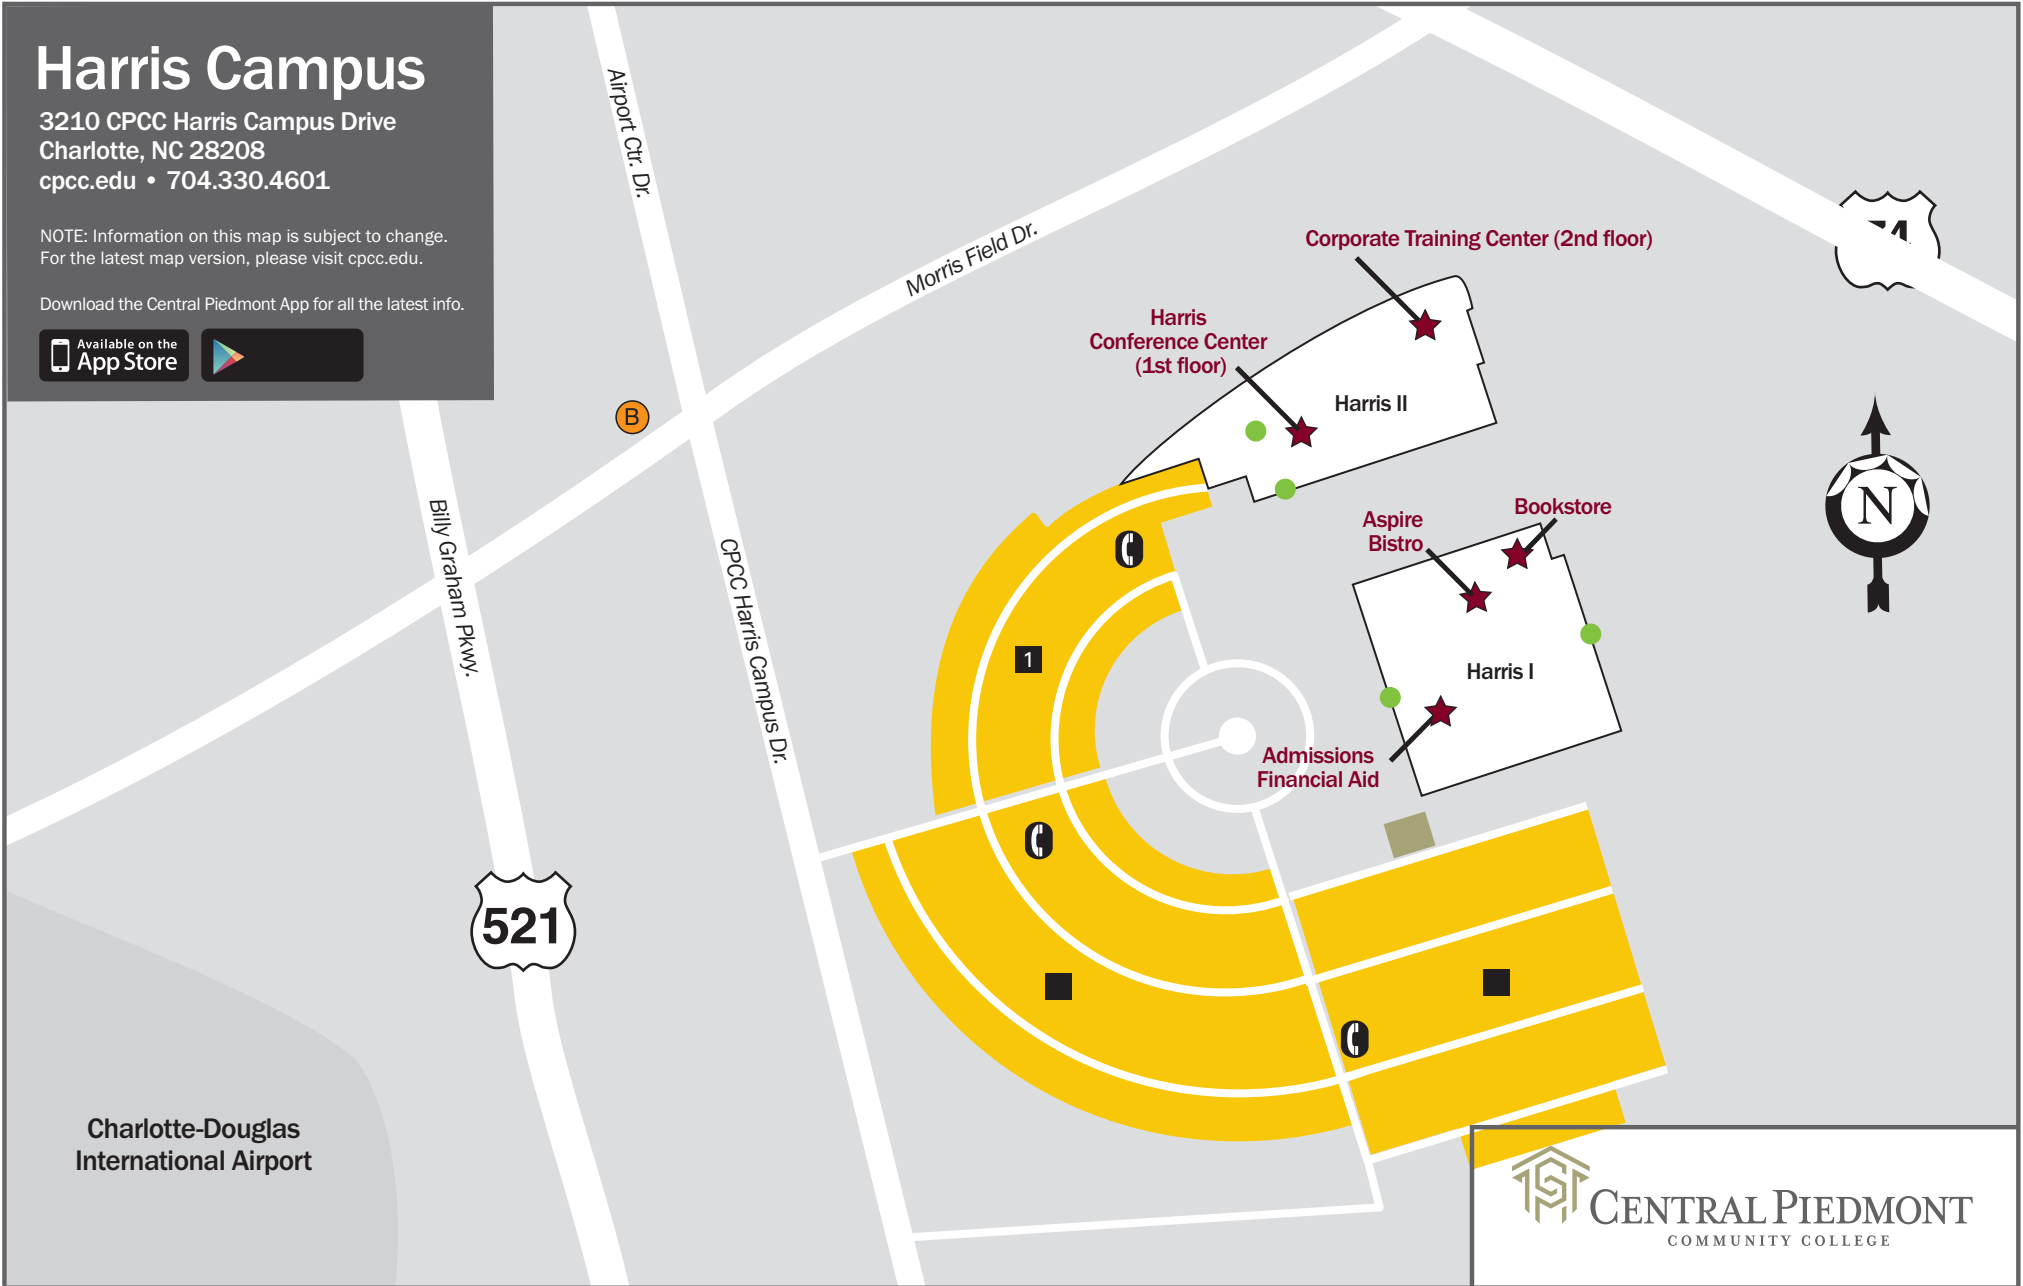

Available on the
App Store

Charlotte-Douglas
International Airport

CENTRAL PIEDMONT
COMMUNITY COLLEGE

LEGEND

- Bus Stop
- Security Emergency Phone

- Accessible Building Entrance
- Points of Interest

- Public Assembly
- Parking (1, 2, and 3)

Parking garage in Lot 1
Parking lots are open only during business hours

All parking areas include accessible parking.