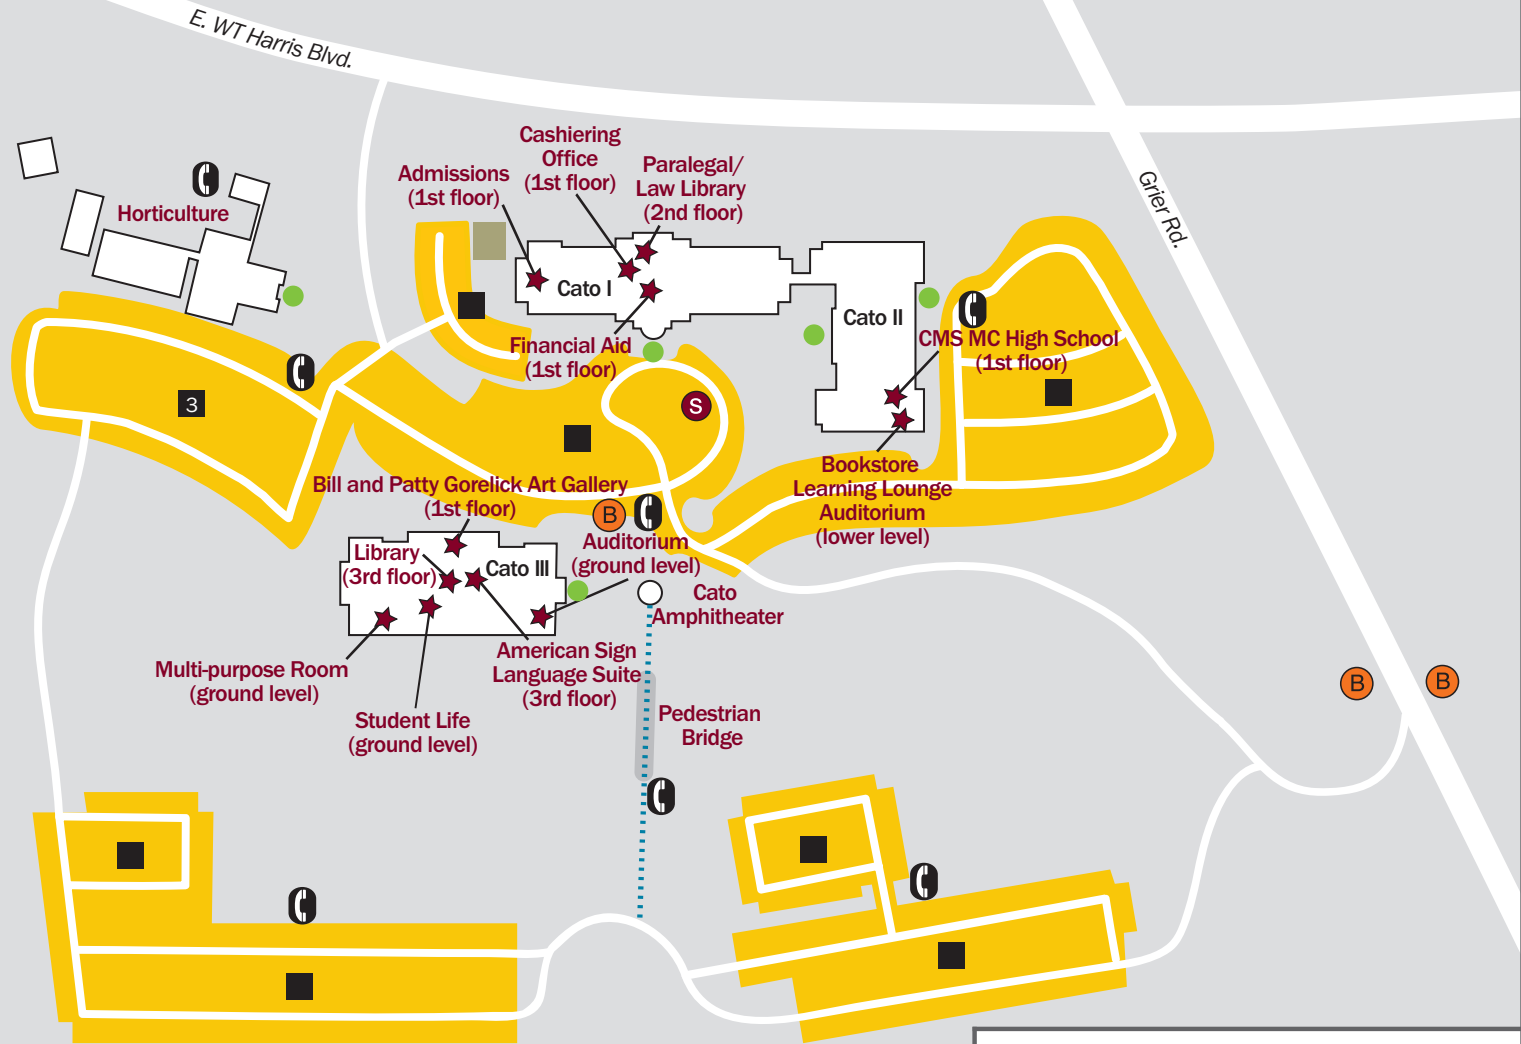

# Cato Campus

8120 Grier Road  
 Charlotte, NC 28215  
 cpcc.edu • 704.330.4800

NOTE: Information on this map is subject to change.  
 For the latest map version, please visit cpcc.edu.

Download the Central Piedmont App for all the latest info.

## LEGEND

- Bus Stop
- Special Transportation Services Stop
- Security Emergency Phone
- Accessible Building Entrance
- Points of Interest
- Public Assembly
- Parking (1, 2, 3, 4, 5, 6, 7, and 8)
- All parking areas include accessible parking.
- Pedestrian Path